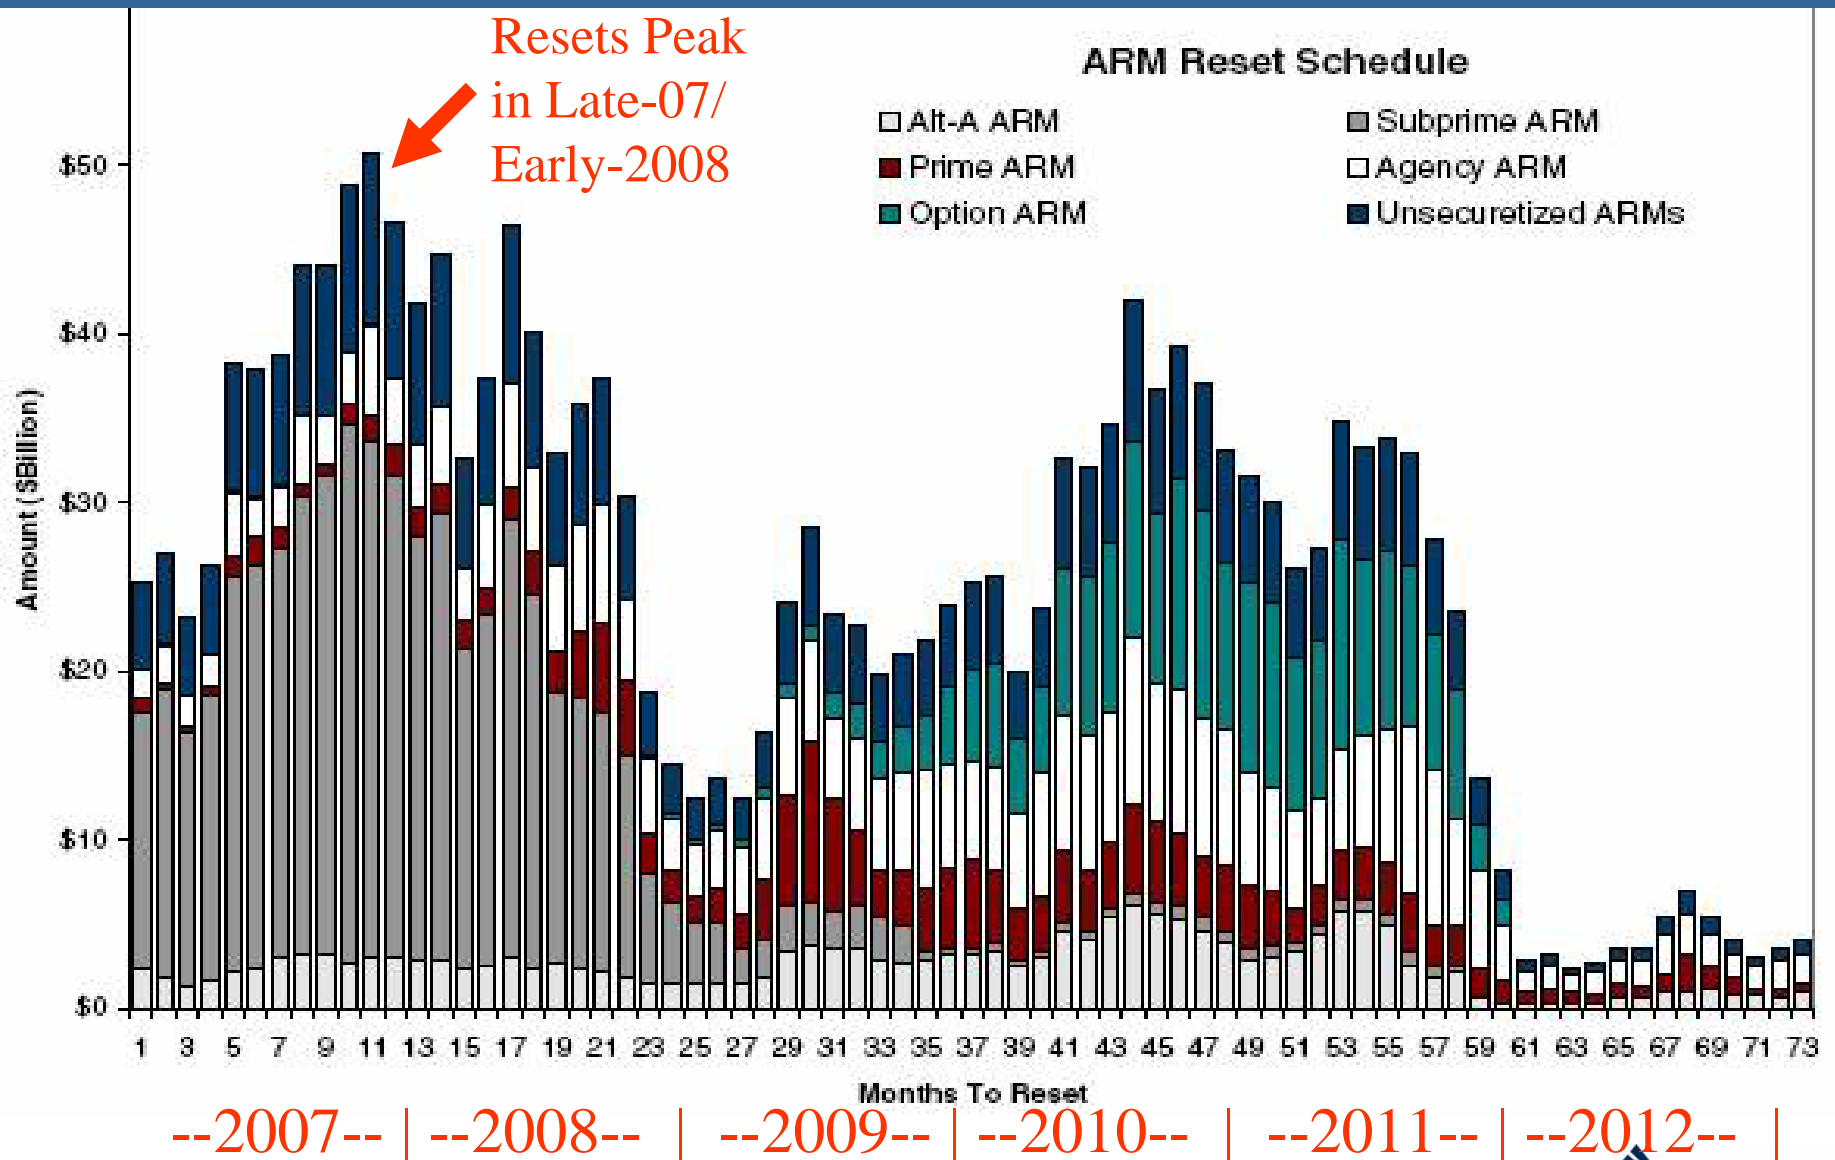

# Adjustable Rate Mortgage Reset Schedule

Source: Credit Suisse Jan 2007